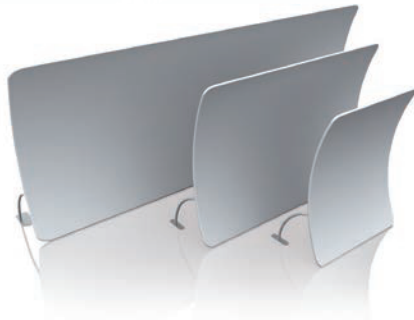

Ogden Blue

POWERED BY VISION GRAPHICS

VC WALL

- Durable
- Simple set-up

INCLUDED COMPONENTS

Frame and Feet

Storage Bag

ACCESSORIES

Slim Line LED

Small Wheeled Case

Travel Case Counter

Item	W	H	Hardware		Print Only Single-Sided		Print Only Double-Sided*		Hardware + Print Single-Sided		Hardware + Print Double-Sided*	
			1	2-10	1	2-10	1	2-10	1	2-10	1	2-10
VC-8	96"	90"	\$285	\$253	\$519	\$488	\$915	\$885	\$804	\$742	\$1200	\$1138
VC-10	118"	90"	\$319	\$283	\$640	\$603	\$1130	\$1092	\$959	\$886	\$1449	\$1376
VC-20	236"	90"	\$509	\$453	\$1281	\$1205	\$2260	\$2185	\$1790	\$1658	\$2769	\$2638

*All double-sided prints include a block-out liner

Description	Item	Hardware
Travel Case Counter	TRLCASE-CTR	\$391
Wrap for Large Trolley Case	TRLCASE-CTR-WRAP	\$254
Small Wheeled Trolley Case	TRLCASE-SM	\$193
Linkable LED Wall Wash Light	LIGHT-LNK	\$127